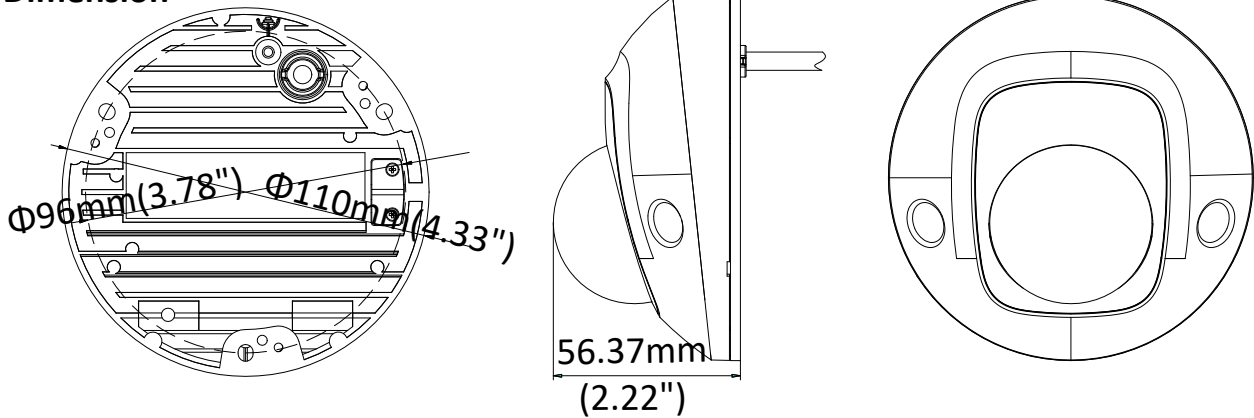

## Specifications

<b>Camera</b>	
Image Sensor	1/2.8" Progressive Scan CMOS
Min. Illumination	Color: 0.005 Lux @(F1.2, AGC ON), 0 Lux with IR Color: 0.009 lux @(F1.6, AGC ON), 0 lux with IR
Shutter Speed	1/3 s to 1/100,000 s
Slow Shutter	Yes
Day & Night	IR Cut Filter
Digital Noise Reduction	3D DNR
WDR	120dB
3-Axis Adjustment	Pan: -30° to +30°, tilt: 0° to 75°, rotate: 0° to 360°
<b>Lens</b>	
Focal length	2.8, 4, 6 mm
Aperture	F1.6
Focus	Fixed
FOV	2.8 mm: Horizontal field of view: 98°, Vertical field of view: 72°, Diagonal field of view: 129° 4 mm: Horizontal field of view: 78°, Vertical field of view: 57°, Diagonal field of view: 103° 6 mm: Horizontal field of view: 48°, Vertical field of view: 36°, Diagonal field of view: 61°
Lens Mount	M12
<b>IR</b>	
IR Range	Up to 10 m
Wavelength	850nm
<b>Compression Standard</b>	
Video Compression	Main stream: H.265/H.264 Sub-stream: H.265/H.264/MJPEG Third stream: H.265/H.264
H.264 Type	Main Profile/High Profile
H.264+	Main stream supports
H.265 Type	Main Profile
H.265+	Main stream supports
Video Bit Rate	32 Kbps to 16 Mbps
Audio Compression	G722.1/G711/G726/MP2L2/PCM
Audio Bit Rate	64Kbps(G.711)/16Kbps(G.722.1)/16Kbps(G.726)/32-192Kbps(MP2L2)
<b>Smart Feature-set</b>	
Behavior Analysis	Line crossing detection, intrusion detection, unattended baggage detection, object removal detection
Exception Detection	Scene change detection
Face Detection	Yes
Region of Interest	Support 1 fixed region for main stream and sub-stream separately
<b>Image</b>	
Max. Resolution	2048 × 1536
Main Stream	50Hz: 25fps (2048 × 1536, 1920 × 1080, 1280 × 720) 60Hz: 30fps (2048 × 1536, 1920 × 1080, 1280 × 720)
Sub Stream	50Hz: 25fps (640 × 480, 640 × 360, 320 × 240) 60Hz: 30fps (640 × 480, 640 × 360, 320 × 240)

Current	PoE (802.3af, 36 V to 57 V), 0.26 A to 0.17 A, max. 9.5 W
Protection Level	IK08, IP66
Material	Front cover: plastic , Bottom base: metal
Dimensions	Φ110 mm × 56.4 mm (Φ4.33" × 2.22")
Weight	Camera: Approx. 400 g (0.88 lb.)

## Dimension